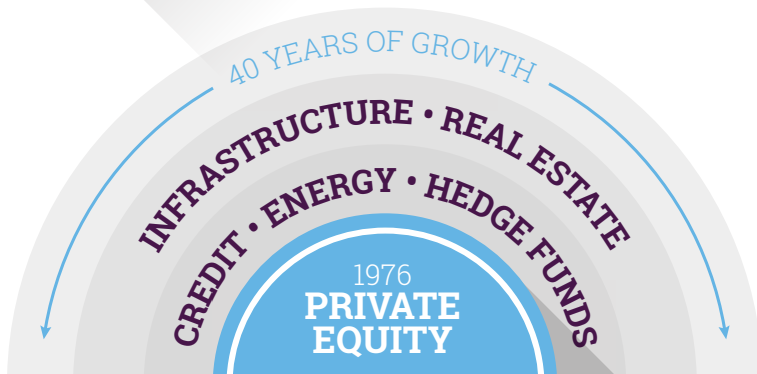

# 40 Years of Partnership

**#KKR40for40**  
Volunteer challenge to our employees

**Vets@Work**  
Program with our portfolio companies

HIRED  
**36K+**  
VETERANS & MILITARY SPOUSES

Invested in or committed to our own funds and portfolio companies.

**\$12.3B**

= Alignment of interest with our fund limited partners.

  
**@KKR\_Co**

(As of December 31, 2015)