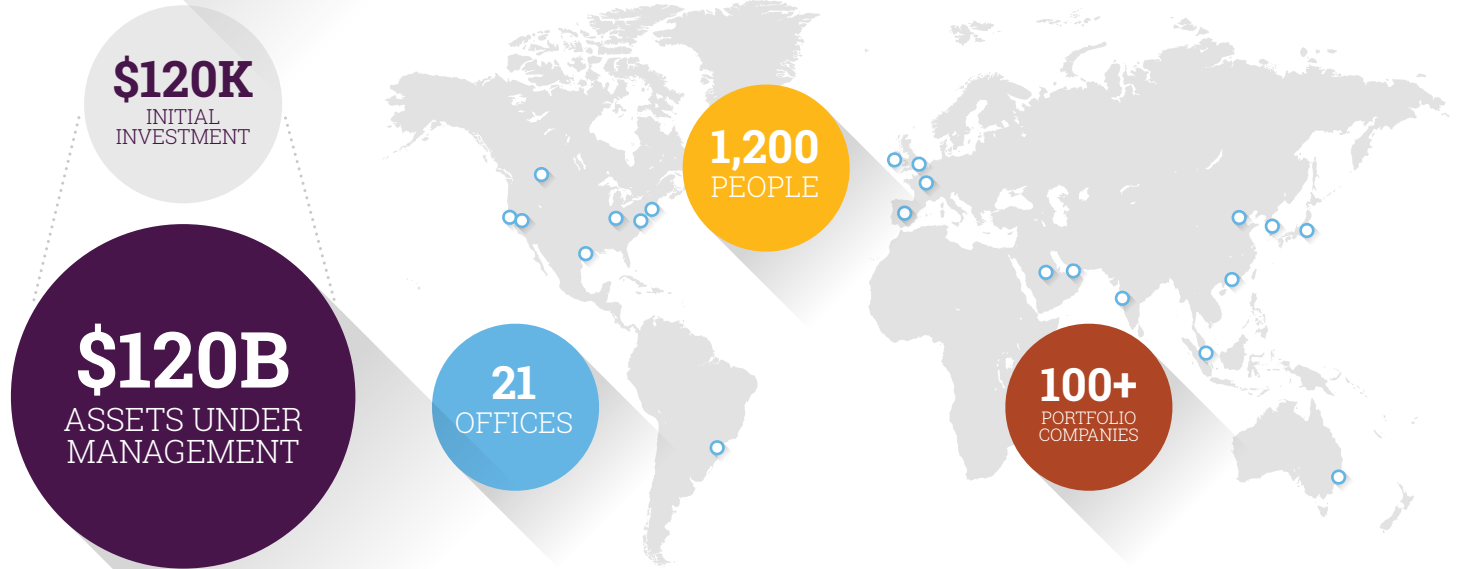

# 40 Years of Partnership

**#KKR40for40**  
Volunteer challenge to our employees

**Vets@Work**  
Program with our portfolio companies

HIRED  
**36K+**  
VETERANS & MILITARY SPOUSES

Invested in or committed to our own funds and portfolio companies.

**\$12.3B**

= Alignment of interest with our fund limited partners.

  
**@KKR\_Co**

(As of December 31, 2015)